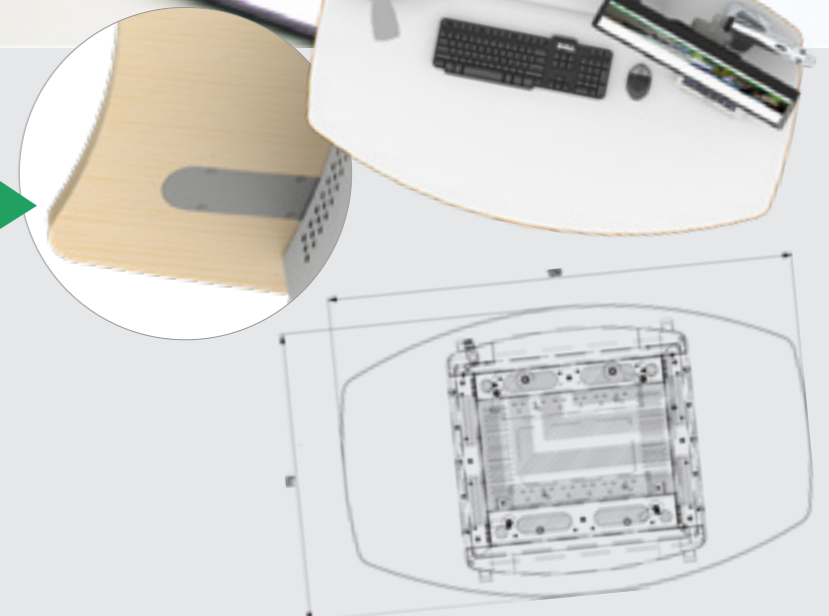

3x screen monitor arms

We manufacture all our CPHs in house and can integrate ANY control panel or tablet.

13A / HDMI / USB / VGA / XLR inputs

Customise your worktops!

We offer this service on all lecterns that is completely customisable to your requirements, ensuring the consistency of hole sizes and locations. This service reduces disruption and dust on site or in rack build environments.

With our in-house machining service, we also offer the option to integrate wiring into the worktop using cable channels.

Collaborative and Immersive Spaces

Audio Visual Lecterns

Collaborative Learning Spaces

Provide the lecturer access to each table and the ability to easily switch between traditional teaching to collaborative activities.

Contour

University of Leeds Specification:

- White metalwork & worktop / black edge-banding
- Internal rack space houses a PC
- Desktop machining for a wireless microphone, power and data modules
- Control panel housing