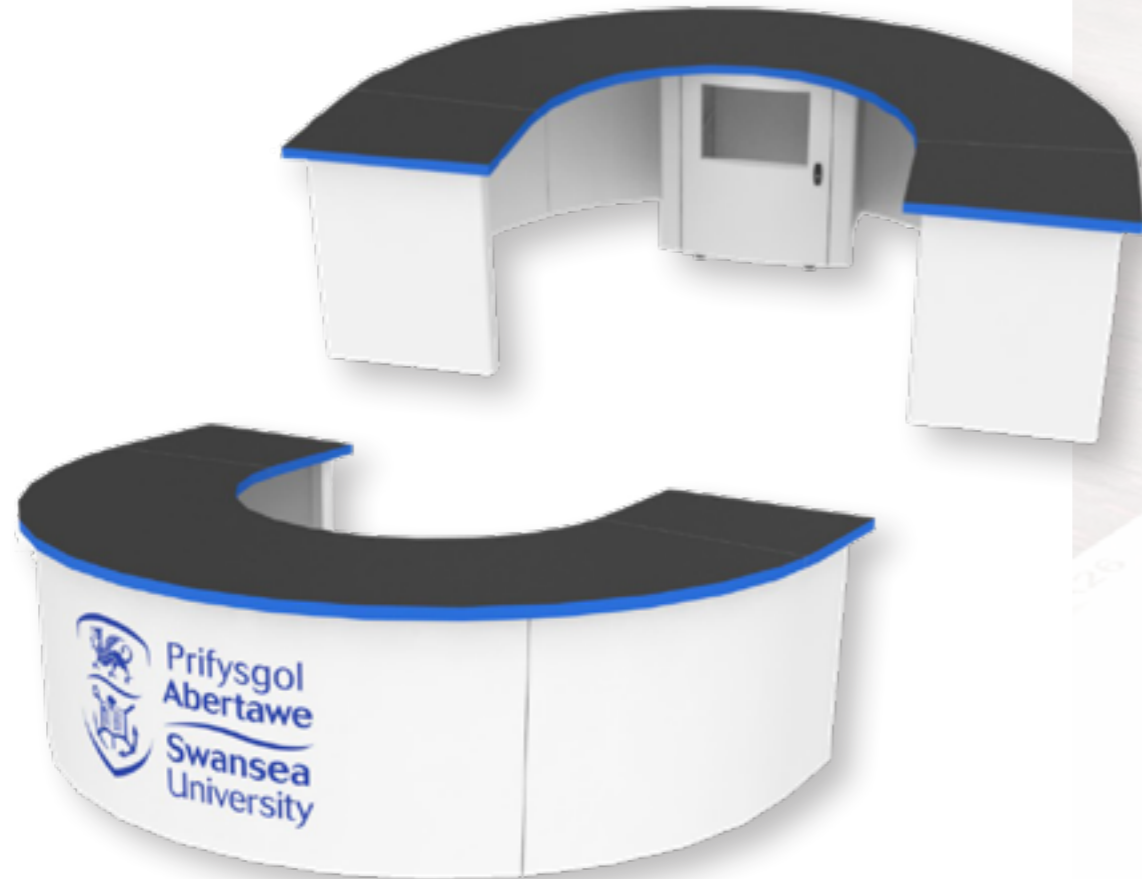

As we design and manufacture all of our products in-house, we are able to provide a unique level of customisation to ensure that your requirements can be met in full.

This may include adapting our mounting equipment to fit your specific device, integrating your brand into our products, or configuring our furniture for your specific IT or AV needs.

If you have an unusual or non-standard requirement, call our advisers on **+44 (0)121 783 3838** and we will do our best to create a solution that fits your needs.