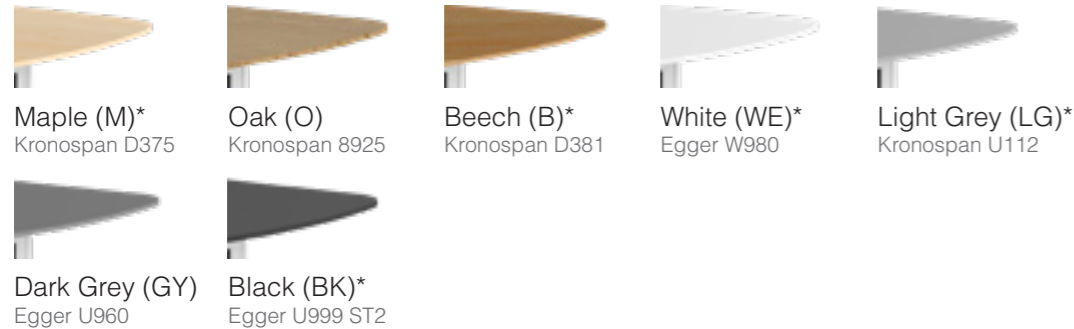

Audio Visual Lecterns

What colour would you like?

If your colour is not shown please ask, we may still be able to provide it without additional cost.

Metalwork

Standard Finishes:

White (WE) RAL9016 Light Grey (LG) RAL7035 Dark Grey (GY) Custom Colour Silver (SR) Custom Colour Black (BK) Custom Colour

Non-standard Finishes (POA):

Blue (BE) RAL5013 Red (RD) RAL3020 Green (GN57) RAL6005 Any RAL colour Subject to availability

Worktop & Edge Banding Worktops are supplied between 25-40mm

Group 1 - MDF: Included/Standard