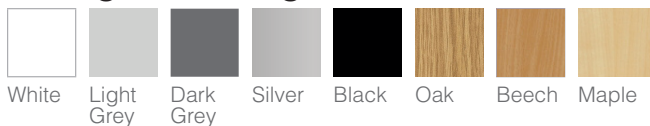

Models

Worktop shape	Seats	Code
UNITY QUAD	4-20	UY3QDXX
UNITY BLADE	4-16	UY3BEXX
UNITY PLECTRUM	6 or 9	UY3PMXX

Included

- Choice of standard paint, worktop & edge banding finishes
- Standing or seated options

Standard Paint Finishes

Standard Worktop & Edge Banding Finishes

Make it your own!

We offer a range of non-standard colours and finishes. Many custom colours can be supplied at standard pricing but may incur an additional cost.