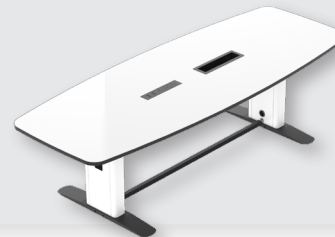

PRODUCT DETAILS

UNITY

Configured for you...

- 3 worktop shapes available
- Customisable connectivity
- Internal cable management
- HA versions available

UNITY is a conference/meeting table which facilitates integrated technology. Plug and play connectivity and power points are integrated into the centre of the table, enabling the user to connect and utilise supporting technology in the room and provides charging for their personal devices.

QUAD, BLADE and PLECTRUM standard shapes available or may be customised to suit your specific requirements.

Features

- Available in 3 worktop shapes to suit any user requirement, ranging from 4-20 seats
- Standing (990mm), seated (730mm) or fully height adjustable options available
- Customisable connectivity options

Collaboration is key
Creating meeting/workspaces to enhance employee collaboration.

Communicate & share
Our table shapes help promote discussion and enhance engagement.

Facilitates seamless AV/IT integration
Complete internal cable management creates an 'all-in-one' solution.

Models

Worktop shape	Seats	Code
UNITY QUAD	4-20	UY3QDXX
UNITY BLADE	4-16	UY3BEXX
UNITY PLECTRUM	6 or 9	UY3PMXX

Included

- Choice of standard paint, worktop & edge banding finishes
- Standing or seated options