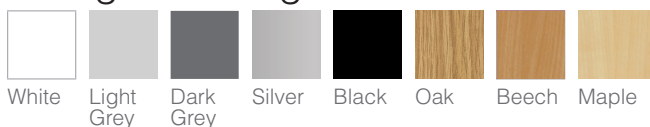

Bespoke worktops available, let us know your requirements!

Included

- Choice of standard paint, worktop & edge banding finishes
- Cable tray beneath worktop
- Cable management on the outside of the legs
- Worktops are supplied with a depth of 25mm
- Castors

Additional cost

- Non-standard paint, worktop & edge banding finishes
- Worktop power modules
- Customised worktop shapes available
- Height adjustable versions available on request

Standard Paint Finishes

Standard Worktop & Edge Banding Finishes

Make it your own!

We offer a range of non-standard colours and finishes. Many custom colours can be supplied at standard pricing but may incur an additional cost.