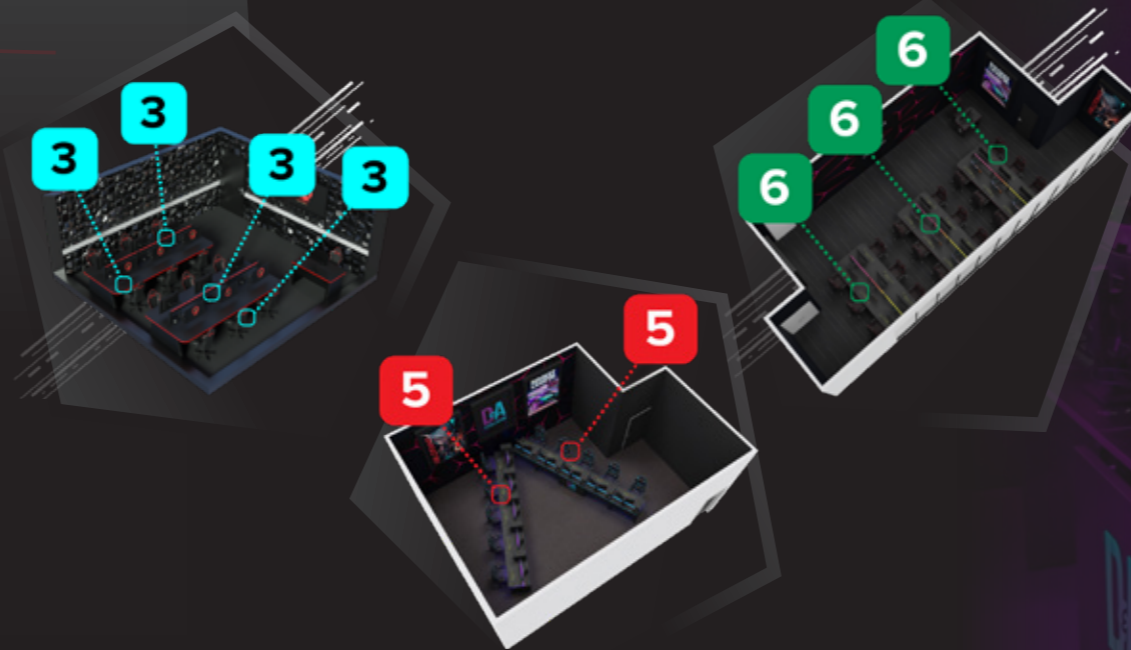

Visualise your Esports space!

We consult on the configuration of your space with 2D space planning alongside 3D visualisations.

OUR COMMUNITY IS GROWING

JOIN THE WINNING TEAM

TYPES OF ESPORTS SPACES

Booth Style Spaces

- » Privacy dividers, raised PC shelves and internal LED lighting create gaming booths that really engage your students.
- » Dividers between each workstation create a barrier to reduce distractions, improve focus and to stop screen sniping in competition settings!

Tournament Spaces

- » Competitive Esports Tournaments typically feature multiple teams fielding players in 1v1, 3v3, 5v5 or 6v6 formats.
- » To emphasise the competitive setting, workstations can be placed in a range of formations either on opposite sides of the room or directly in front of each other giving a battle-like feel to the space.

NEBULA
ESPORTS STATION

NEBULA
ESPORTS BOOTH

INCLUDED

Sliding worktop

A cable slot and cable well allow you to tidily feed your peripheral cables for the perfect setup.

The front section of the worktop pulls forwards enough to feed excess cables down into the workstation frame during setup, this is then secured in the closed position before use.