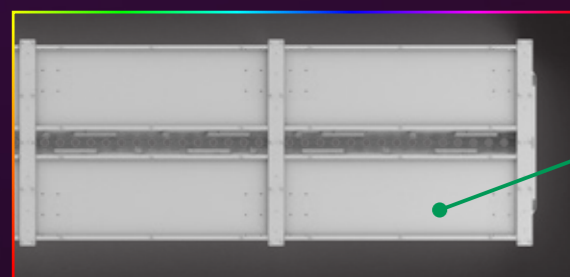

WARRIOR

ESPORTS STATION

Available as single & two-sided versions, our **WARRIOR STATION** modular design allow you to create any length run you require!

WARRIOR

ESPORTS CLUSTER

Our **WARRIOR CLUSTER** is perfect for open plan rooms or awkward areas where space is limited.