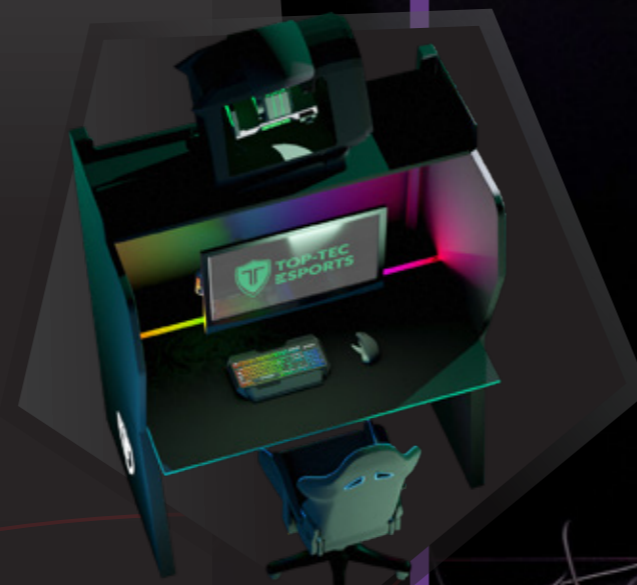

ESPORTS IN EDUCATION

“More than half of 13 to 18-year-olds in the UK believe gaming is a viable career path and want schools to add it to the curriculum.”

- Which School Advisor (2022)

Give students the best experience possible by creating an exciting and engaging environment.

“There has been a huge rise in Esports around the globe and it is currently seen as the biggest growth sector within education.”

– Pearson (2023)

Improved facilities will appeal to the current generation and engage a broader demographic of students, helping you stand out from the crowd.

“79% of educational stakeholders in the UK believe Esports should be taught in schools.”

– DELL (2023)

Esports spaces can also provide a base for after school clubs and societies which help promote teamwork, social skills and communication between students.

DURHAM