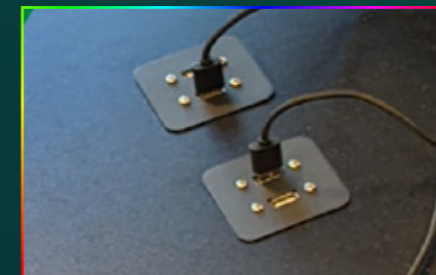

INCLUDED

Easy worktop connectivity