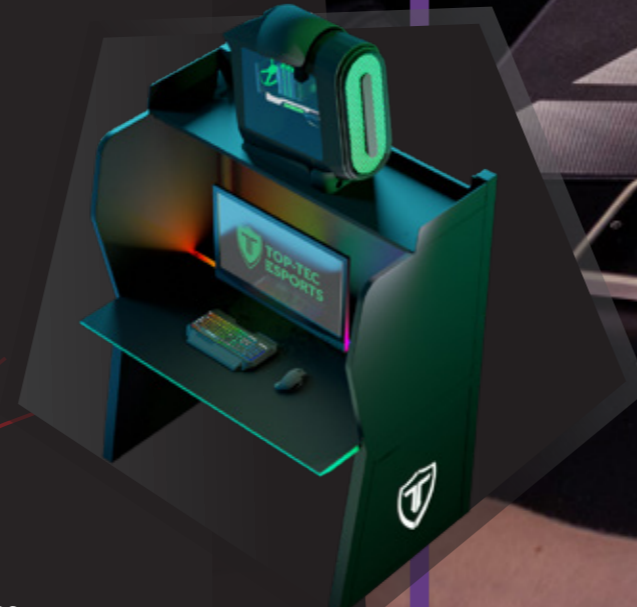

DURHAM

NEBULA

RGB lighting

INCLUDED

» Standard

Can display one colour at a time with basic effects such as pulsing or colour cycling.

OPTION

» Programmable