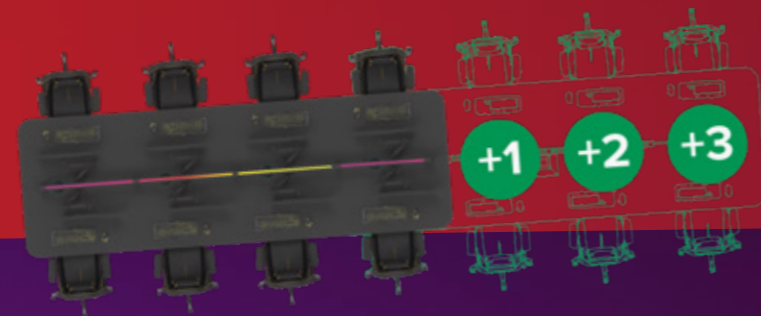

WARRIOR

ESPORTS STATION

Available as single & two-sided versions, our **WARRIOR STATION** modular design allow you to create any length run you require!