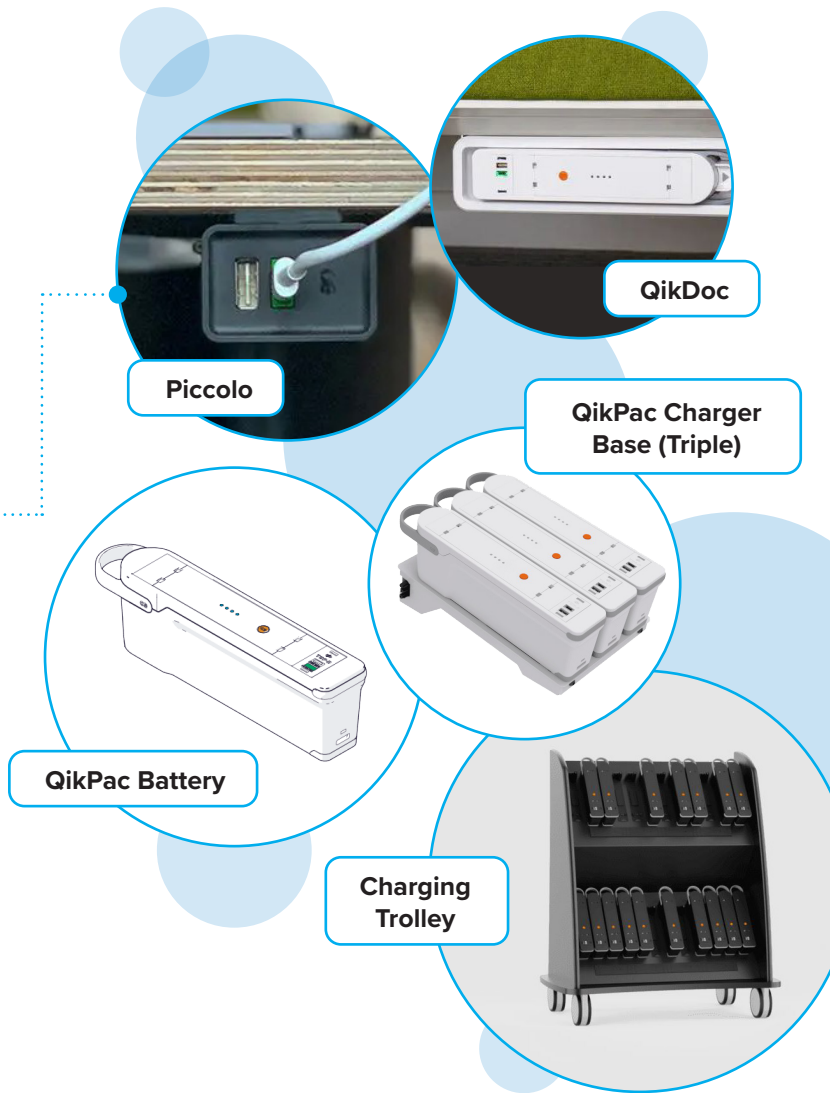

BUILD YOUR OWN SOLUTIONS

Our Animate system is designed to be adaptable, meaning you can add & remove QikPacs to meet your exact needs.

For example, an average person can utilise a single QikPac for an entire day of charging power - maybe even more!

But, what if you'd rather have even more freedom between charging times? The more QikPacs in the system, the higher the capacity to charge the user(s) over longer periods of time. This time decreases as more users rely on the same source.