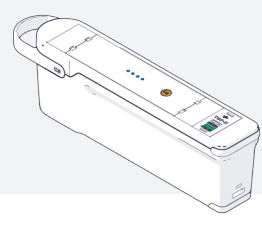

QikPac Charger Base available for up to three batteries at a time
5-7 hrs charge (2x batteries)
9 hrs charge (3x batteries)

QikPac battery provides power for laptops, phones and other devices.

Cable management

Fully enclosed cable management below the worktop for tamper-proof power supply.

Maximise your space

Create agile learning environments to fit your specific working requirements.