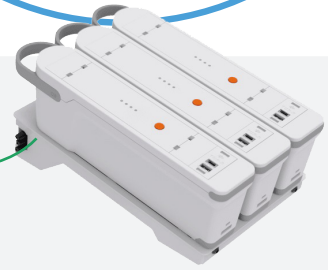

Arc Animate

Arc Animate is a range of tilting tables ideal for flexible learning spaces where access to power outlets is limited or non-existent, creating technology enriched learning environments fit for their requirements where-ever they are.

Arc Animate features a portable QikPac battery for BYOD device charging within flexible learning spaces, eliminating the health and safety risk from trailing mains cables.

The battery can be removed from the table and charged in a separate dock then hot swapped with a fully charged battery pack, allowing for continual use.

QikPac Charger Base available for up to three batteries at a time
5-7 hrs charge (2x batteries)
9 hrs charge (3x batteries)

QikPac battery provides power for laptops, phones and other devices.

Cable management